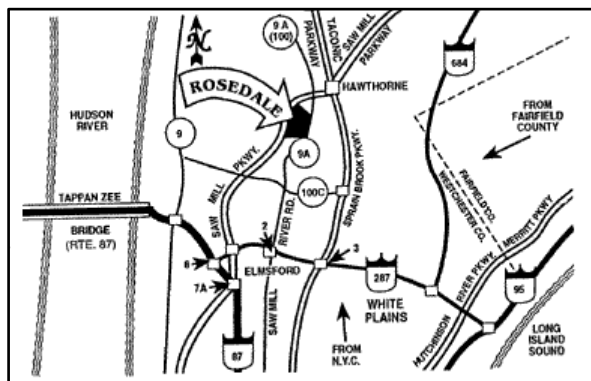

**2 p.m.:** *Favorite Native Shrubs for Your Garden*, Cathy Ludden

**Members of The Native Plant Center receive a 10% discount on purchases at Rosedale. Sign up at [nativeplantcenter.org](http://nativeplantcenter.org)**