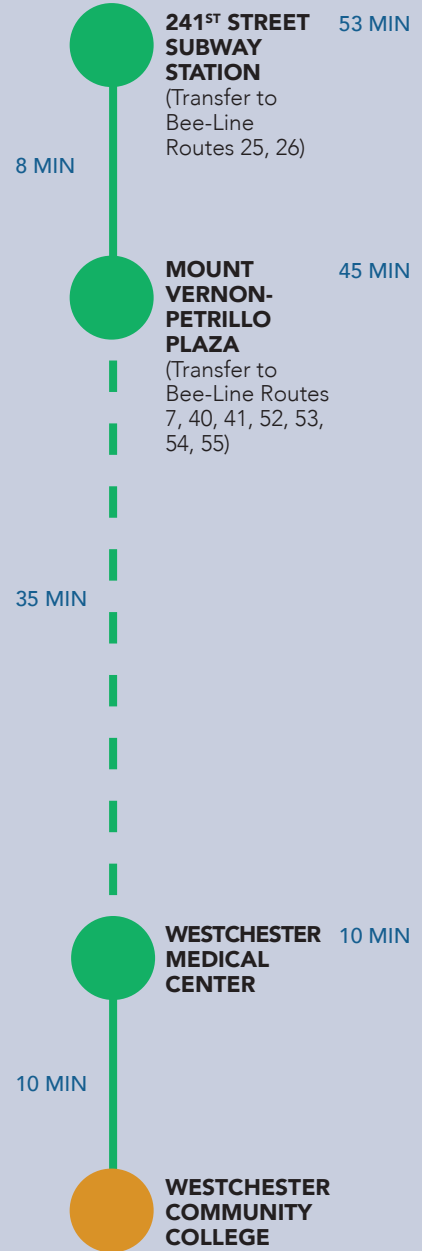

TRAVEL TIME TO WESTCHESTER COMMUNITY COLLEGE FROM:

BRONX Van Cortlandt Park/242 St. Subway	YONKERS Getty Square (Riverdale Ave. at Main St.)	HASTINGS White Plains Post Rd. at Mill Rd.	DOBBS FERRY Broadway at Ashford Ave.	ARDSLEY Saw Mill River Rd. at Ashford Ave.	ELMSFORD East Main St. at Central Ave.
1:13	0:51	0:34	0:30	0:23	0:15
0:52	0:32	—	—	—	—
1:21	0:59	0:40	0:34	0:27	0:19
1:24	1:02	0:43	0:35	0:28	0:15
0:57	0:37	—	—	—	—
0:57	0:37	—	—	—	—
1:13	0:50	0:34	0:28	0:21	0:13
1:10	0:50	0:34	0:26	0:19	0:12
1:10	0:50	0:34	0:26	0:19	0:12
1:11	0:51	0:32	0:24	0:18	0:11
1:11	0:51	0:32	0:24	0:18	0:11
1:16	0:56	0:37	0:29	0:23	0:16
1:20	1:00	0:41	0:33	0:27	0:20
1:25	1:05	0:46	0:37	0:29	0:20
1:22	1:02	0:46	0:37	0:29	0:20

TRAVEL TIME FROM WESTCHESTER COMMUNITY COLLEGE TO:

ELMSFORD East Main St. at Central Ave.	ARDSLEY Saw Mill River Rd. at Ashford Ave.	DOBBS FERRY Broadway at Ashford Ave.	HASTINGS White Plains Post Rd. at Mill Rd.	YONKERS Getty Square (Riverdale Ave. at Main St.)	BRONX Van Cortlandt Park/242 St. Subway
0:29	0:39	0:46	0:52	1:10	1:28
0:25	0:35	0:42	0:48	1:06	1:28
0:24	0:34	0:41	0:48	1:06	1:28
0:24	0:34	0:41	0:48	1:06	1:28
0:25	0:35	0:42	0:49	1:07	1:29
0:29	0:39	0:47	0:54	1:12	1:36
0:29	0:39	0:47	0:55	1:13	1:37
—	—	—	—	0:35	0:52
0:30	0:40	0:48	0:56	1:14	1:38
—	—	—	—	0:35	0:52
0:30	0:45	0:53	1:00	1:19	1:43
0:30	0:40	0:48	0:54	1:12	1:36
0:25	0:30	0:36	0:42	0:58	1:15
0:10	—	0:26	0:32	0:48	1:05

EST. TRAVEL TIME BETWEEN STOPS

EST. TRAVEL TIME TO/FROM WCC

Please note only key bus stops are listed.

Route 43 runs express via the Sprain Brook Parkway between N. Columbus at E. Lincoln Ave in Mount Vernon and Westchester Medical Center. Route 43 makes limited stops between 241st Street and Petrillo Plaza and all local stops between Petrillo Plaza & N. Columbus at E. Lincoln Ave. in Mount Vernon.