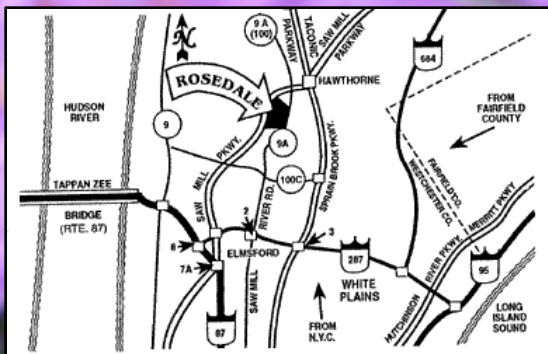

Shop a wide selection of native trees, shrubs, perennials, grasses, and ferns for your garden. Personal shoppers will be available to help you make selections.