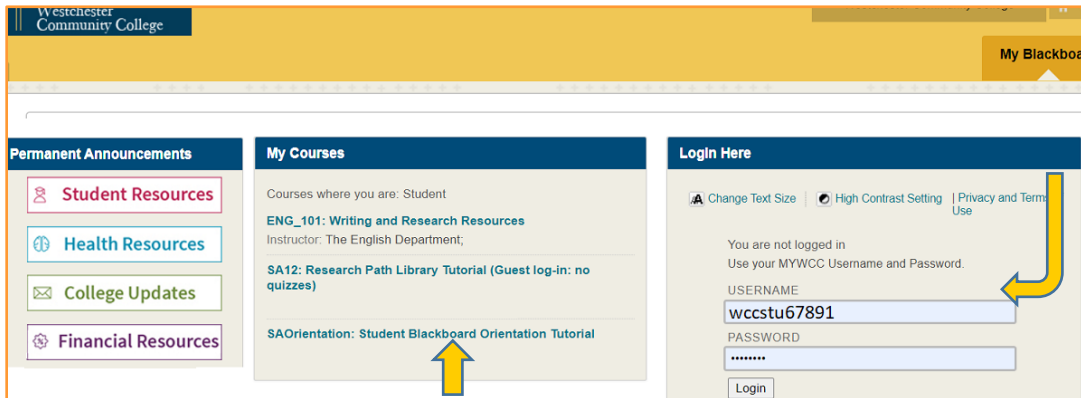

Fall 2020 Westchester Community College Students

Login and Learn with Your *#VikingStrong* Community

All ONLINE course options will use two technologies ZOOM + BLACKBOARD:

**LOGIN WITH YOUR MyWCC
USERNAME & PASSWORD**

<https://sunywcc.sln.suny.edu>

Want to be a Blackboard Expert, go through our self-paced [Student Blackboard Orientation](#) course at your pace!

After you click on **Login**, in the middle of your page, click on one of the course links in the **My Courses** box.