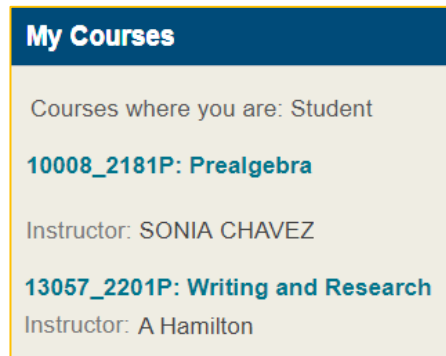

Fall 2020 Westchester Community College Students

Login and Learn with Your *#VikingStrong* Community

All ONLINE course options will use two technologies ZOOM + BLACKBOARD:

**LOGIN WITH YOUR MyWCC
USERNAME & PASSWORD**

<https://sunywcc.sln.suny.edu>

Want to be a Blackboard Expert, go through our self-paced [Student Blackboard Orientation](#) course at your pace!

After you click on **Login**, in the middle of your page, click on one of the course links in the **My Courses** box.