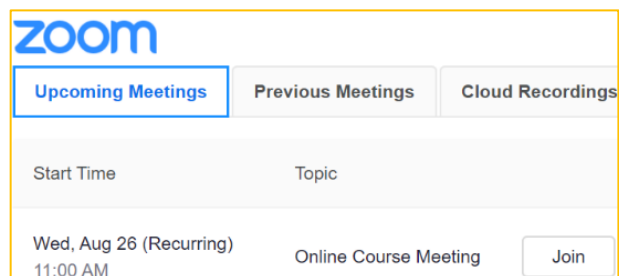

<https://sunywcc.sln.suny.edu>

Want to be a Blackboard Expert, go through our self-paced [Student Blackboard Orientation](#) course at your pace!

After you click on **Login**, in the middle of your page, click on one of the course links in the **My Courses** box.

For **Zoom class meetings**, check the instructions outlined by each of your professors. Some courses will have an **Online Meetings** link.

If so, then you can access the virtual live class by clicking on **"JOIN"**