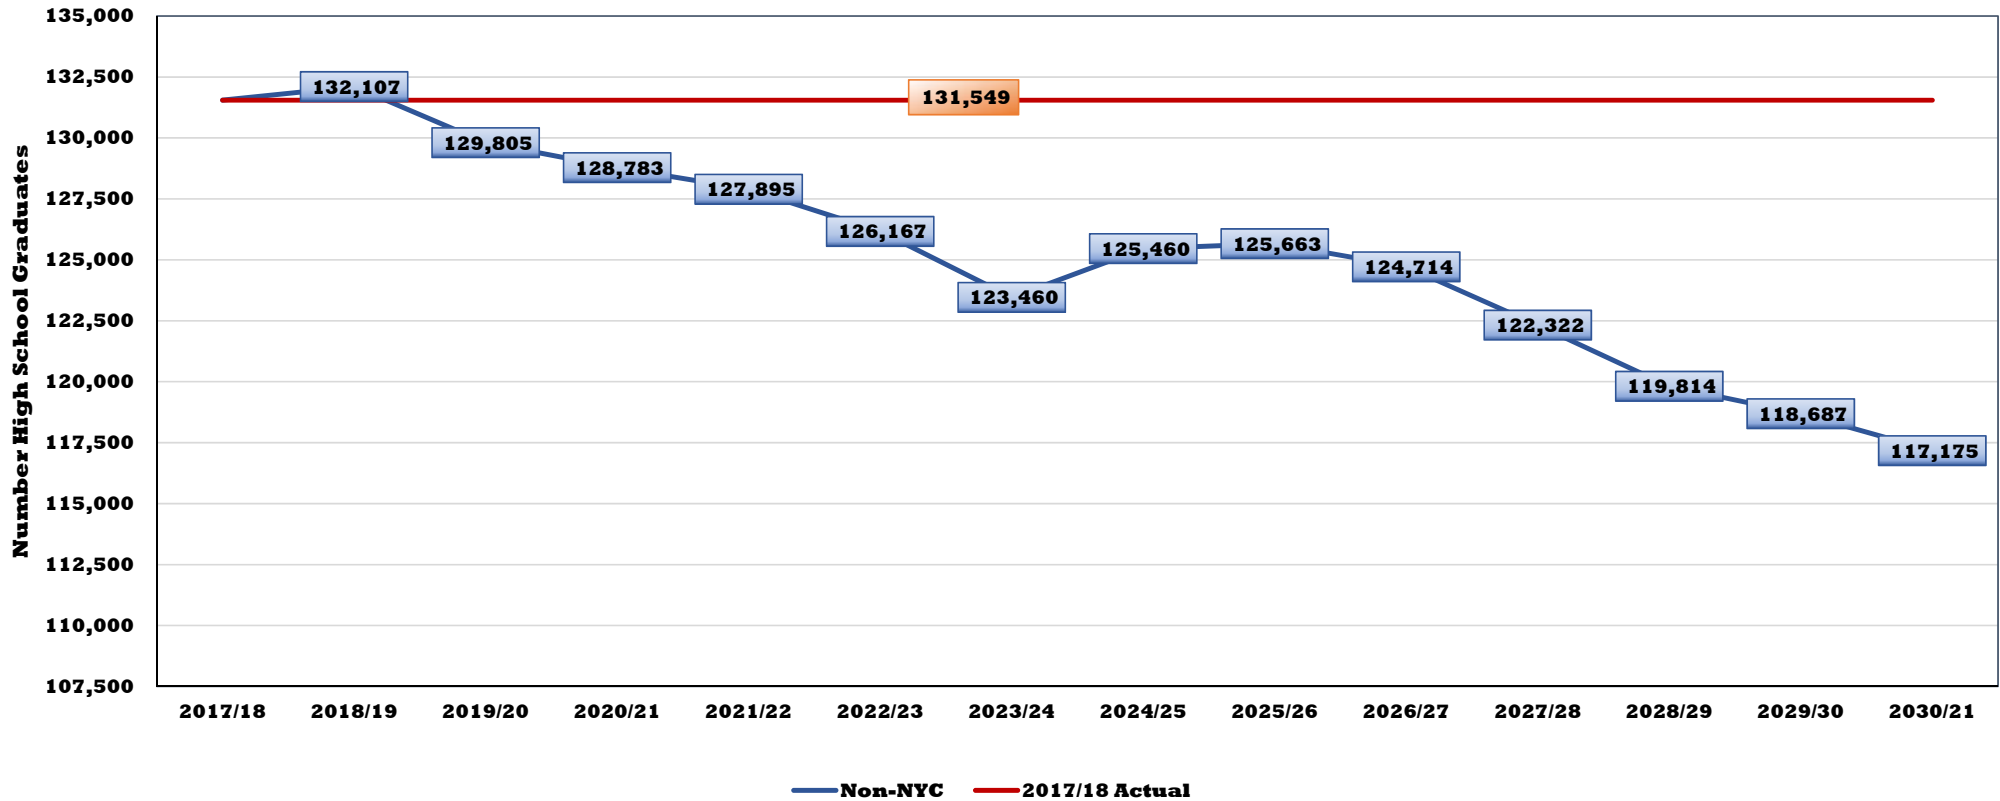

Projected High School Graduates: New York State, Excluding NYC

Non-New York City