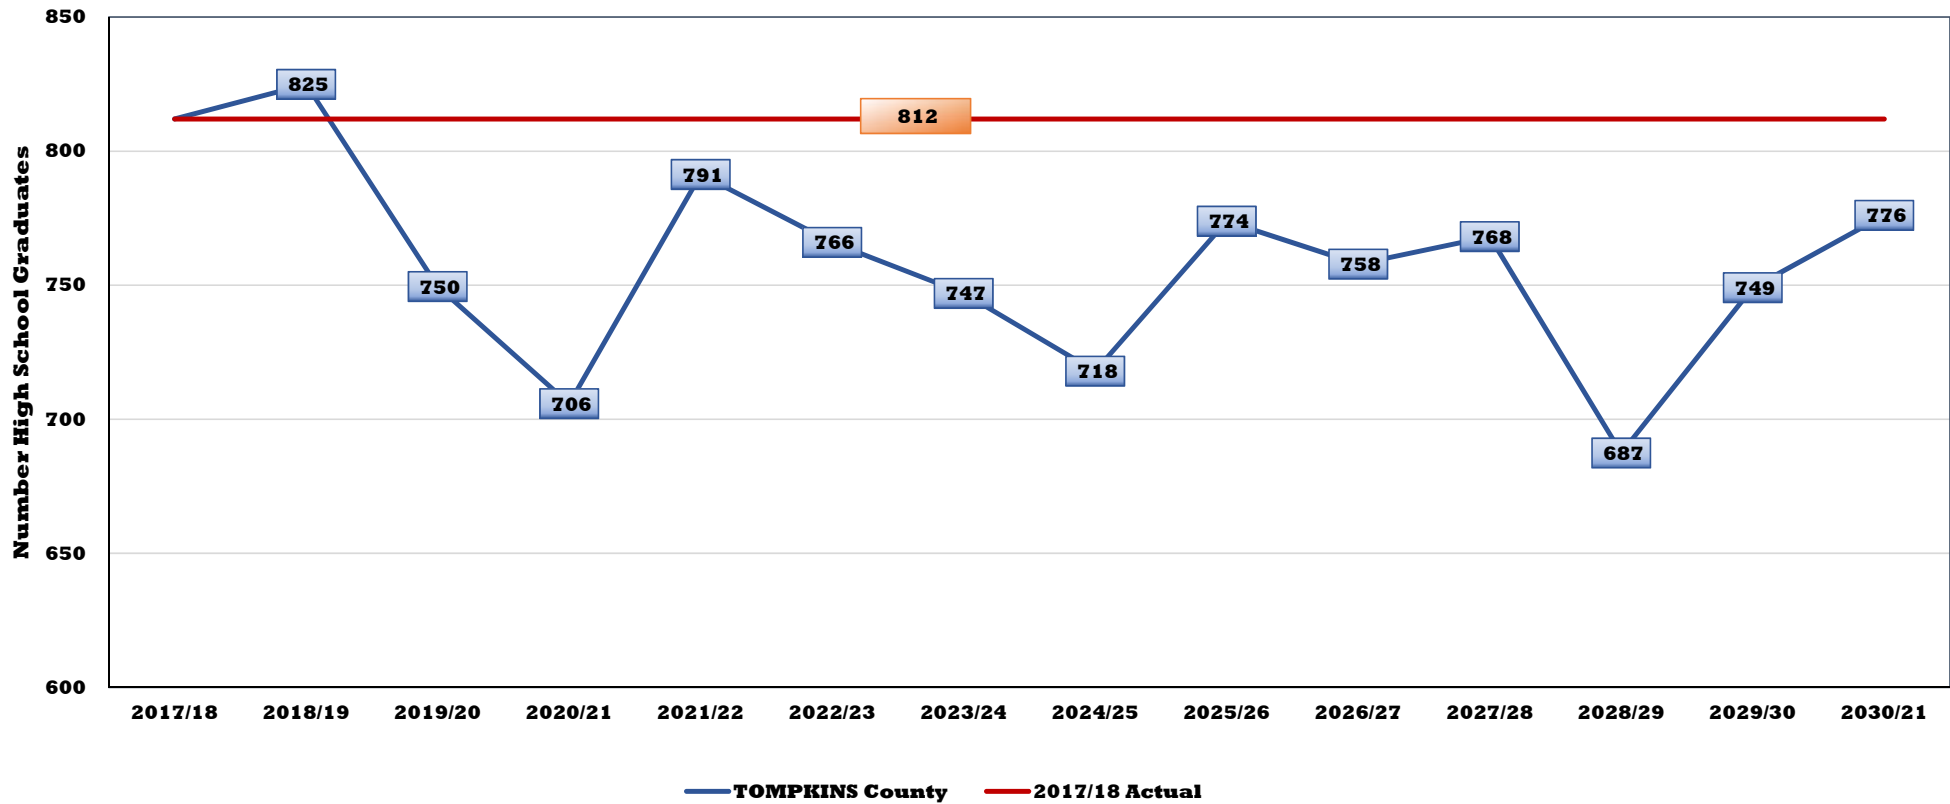

Projected High School Graduates: Tompkins County