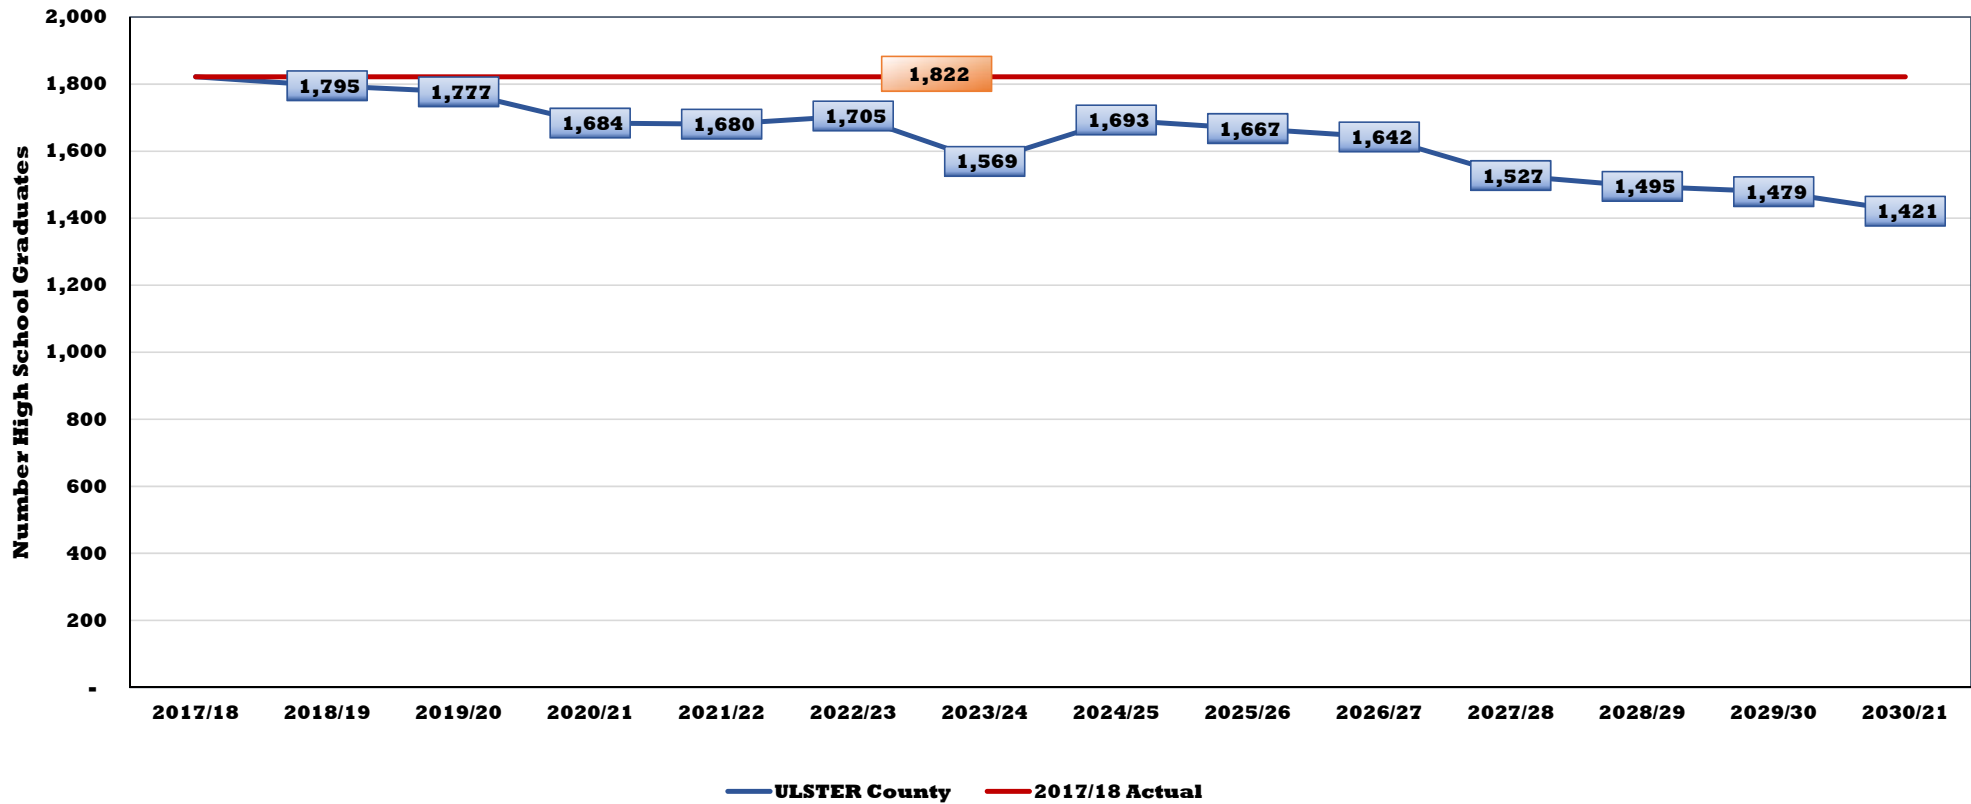

Projected High School Graduates: Ulster County