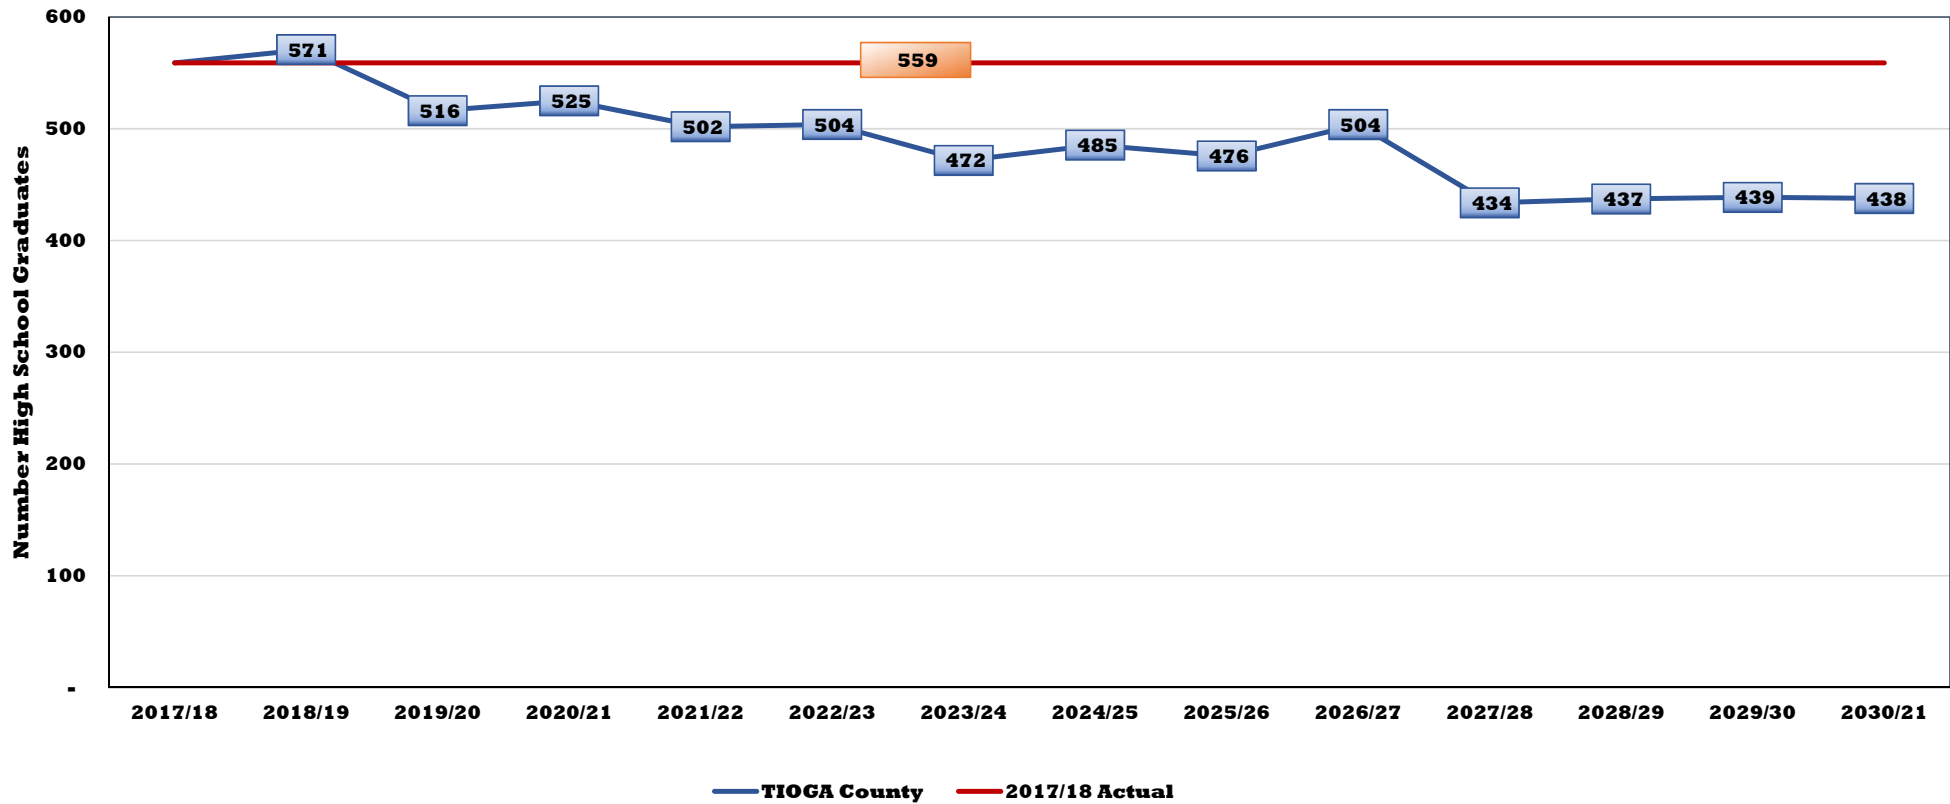

Projected High School Graduates: St. Lawrence County

Projected High School Graduates: Steuben County

Projected High School Graduates: Suffolk County

Projected High School Graduates: Sullivan County

Projected High School Graduates: Tioga County