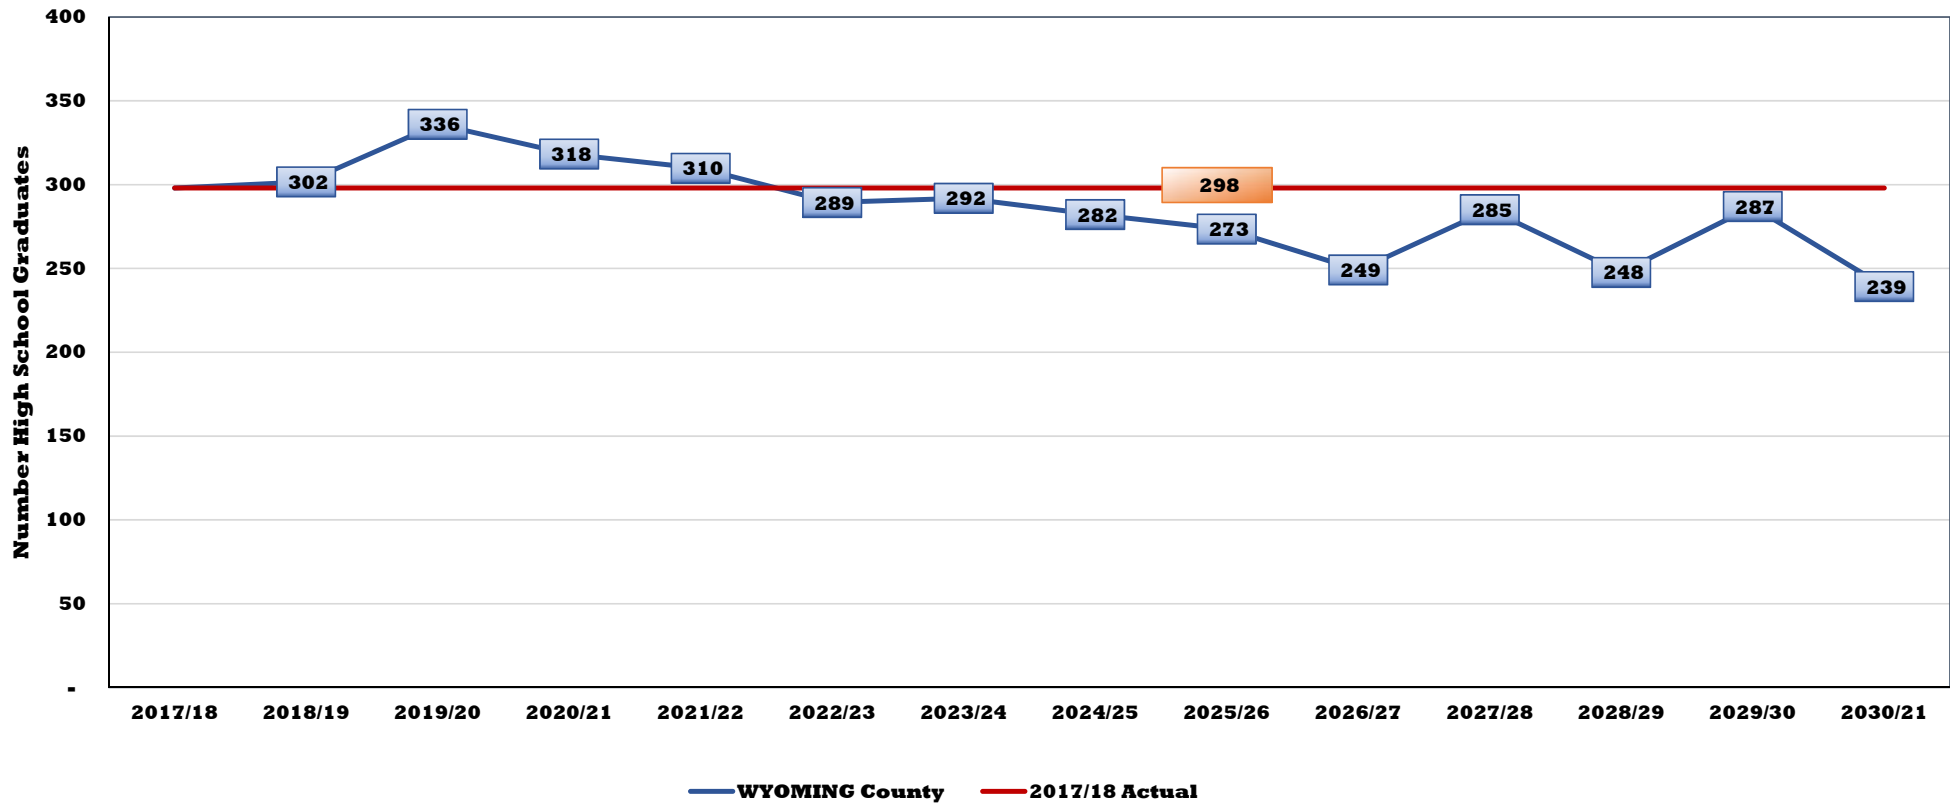

Projected High School Graduates: Wyoming County