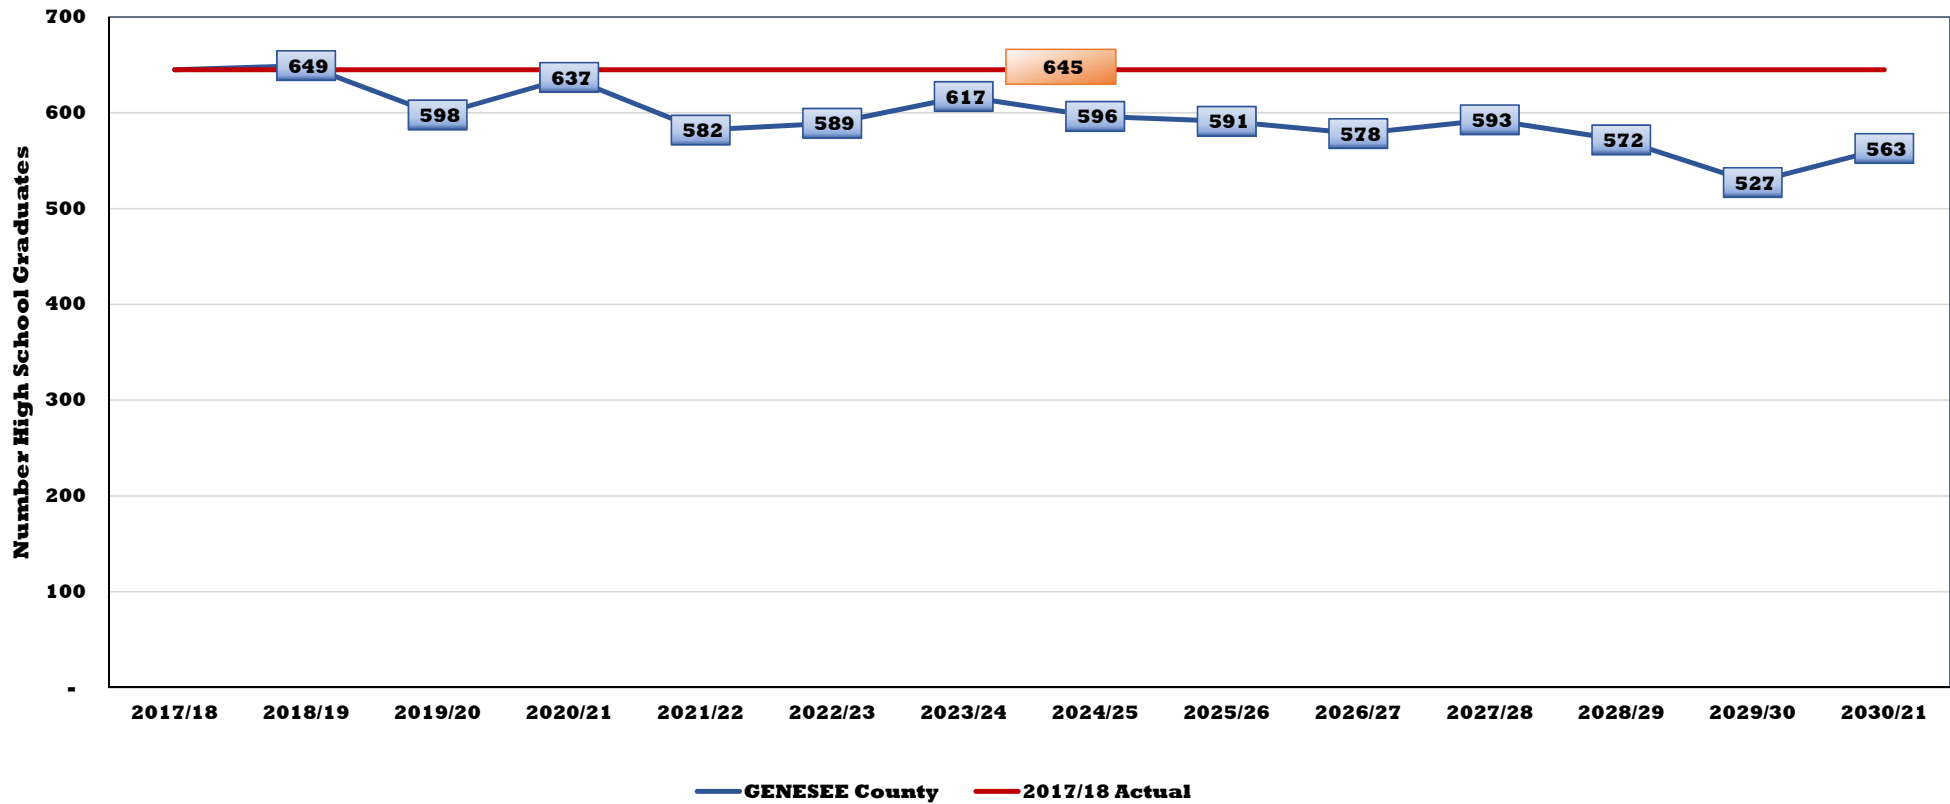

Projected High School Graduates: Erie County

Projected High School Graduates: Franklin County

Projected High School Graduates: Fulton County

Projected High School Graduates: Genesee County

Projected High School Graduates: Greene County