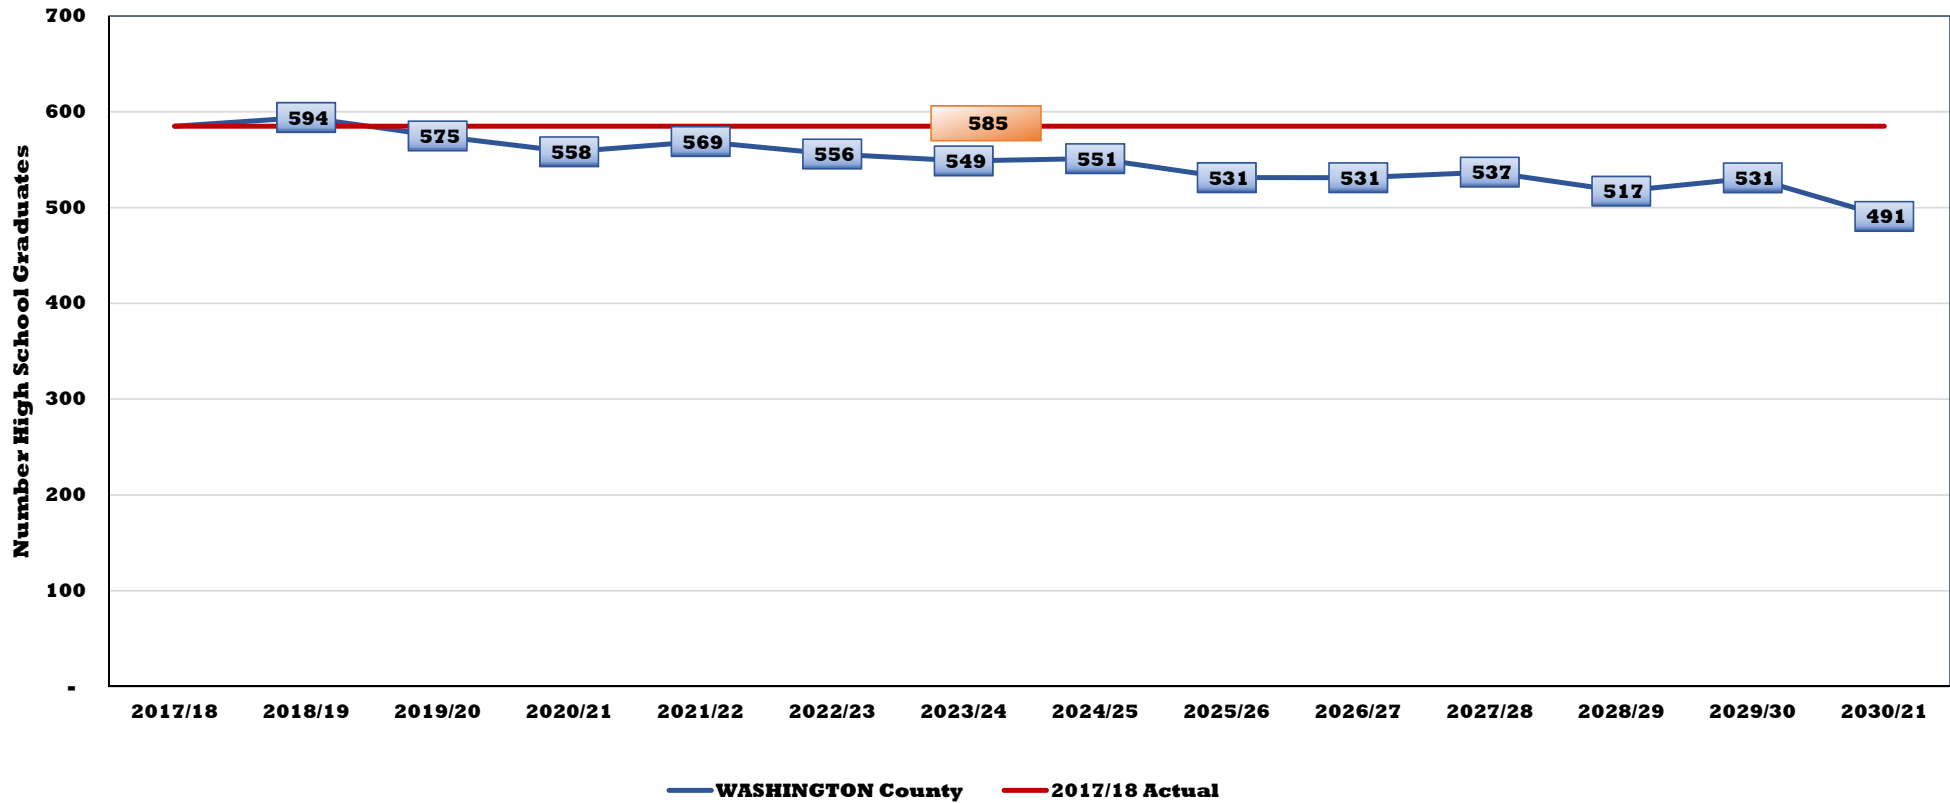

Projected High School Graduates: Tompkins County

Projected High School Graduates: Ulster County

Projected High School Graduates: Warren County

Projected High School Graduates: Washington County

Projected High School Graduates: Wayne County