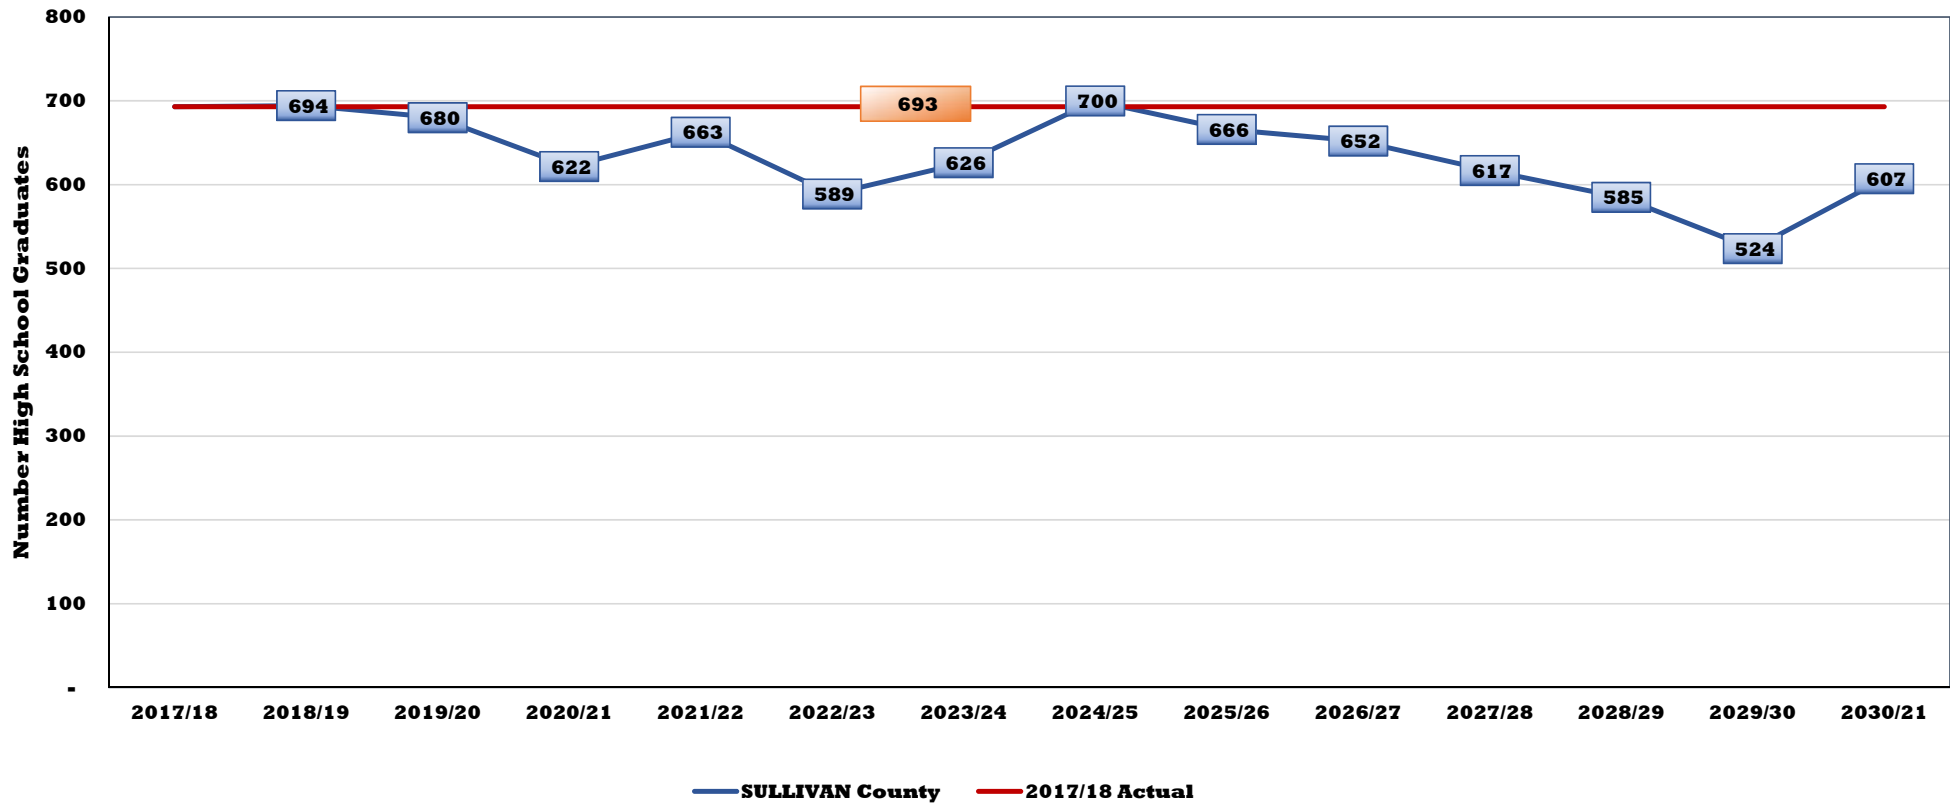

Projected High School Graduates: St. Lawrence County

Projected High School Graduates: Steuben County

Projected High School Graduates: Suffolk County

Projected High School Graduates: Sullivan County

Projected High School Graduates: Tioga County