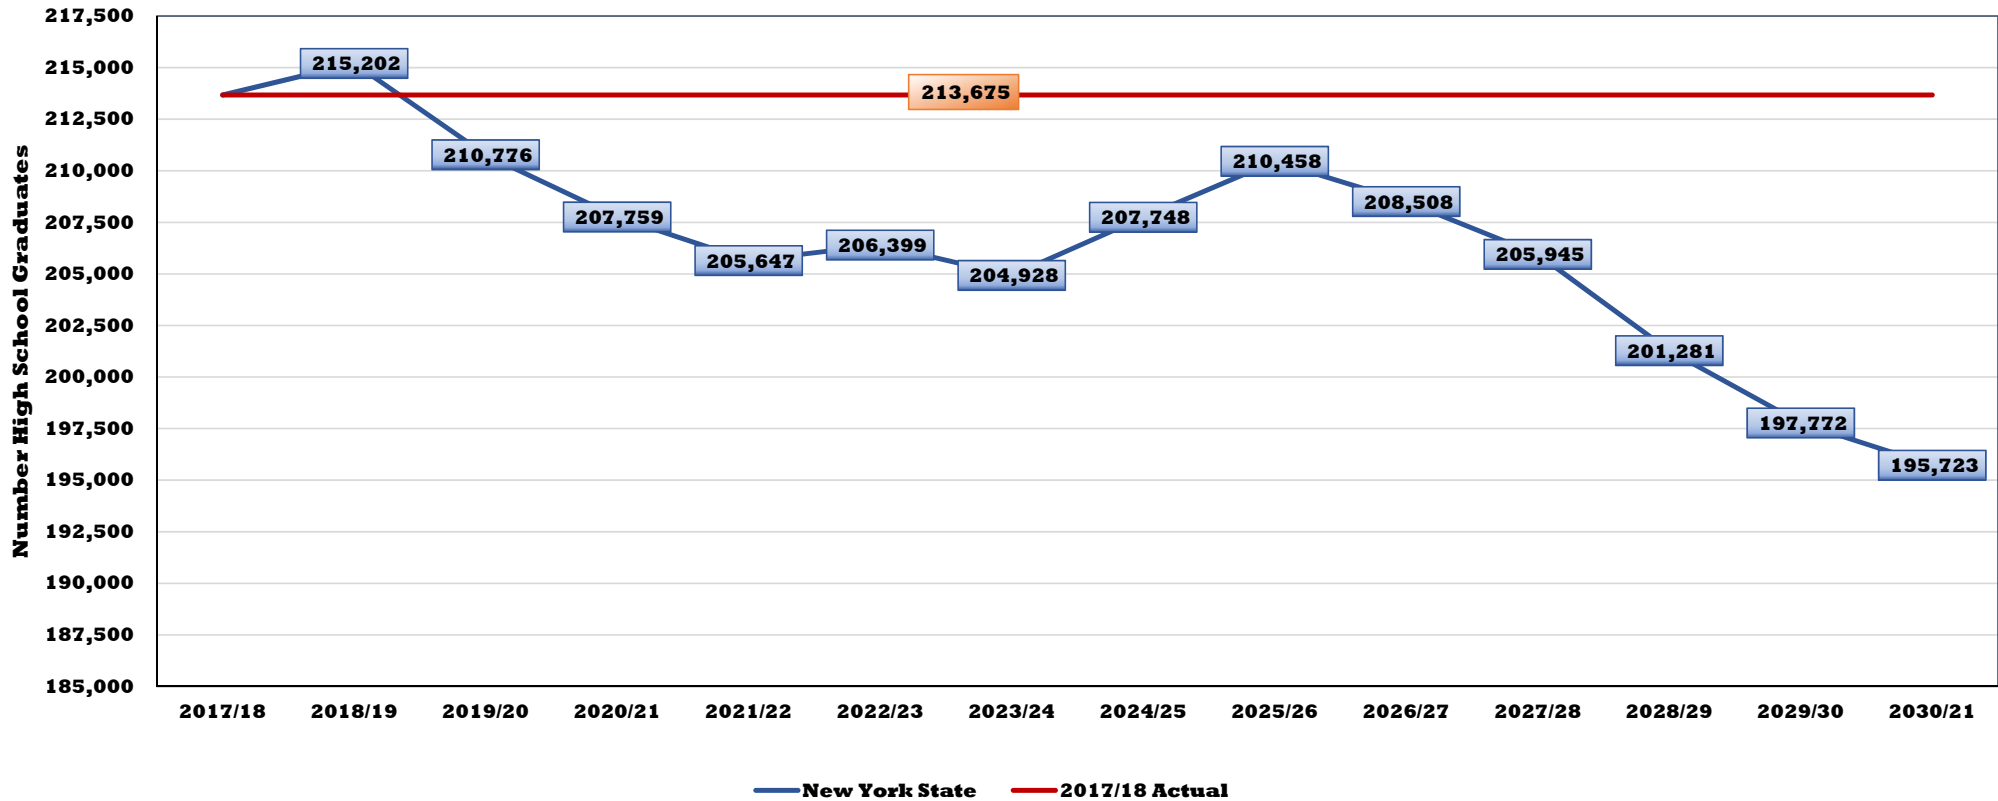

Projected High School Graduates: New York State

New York State