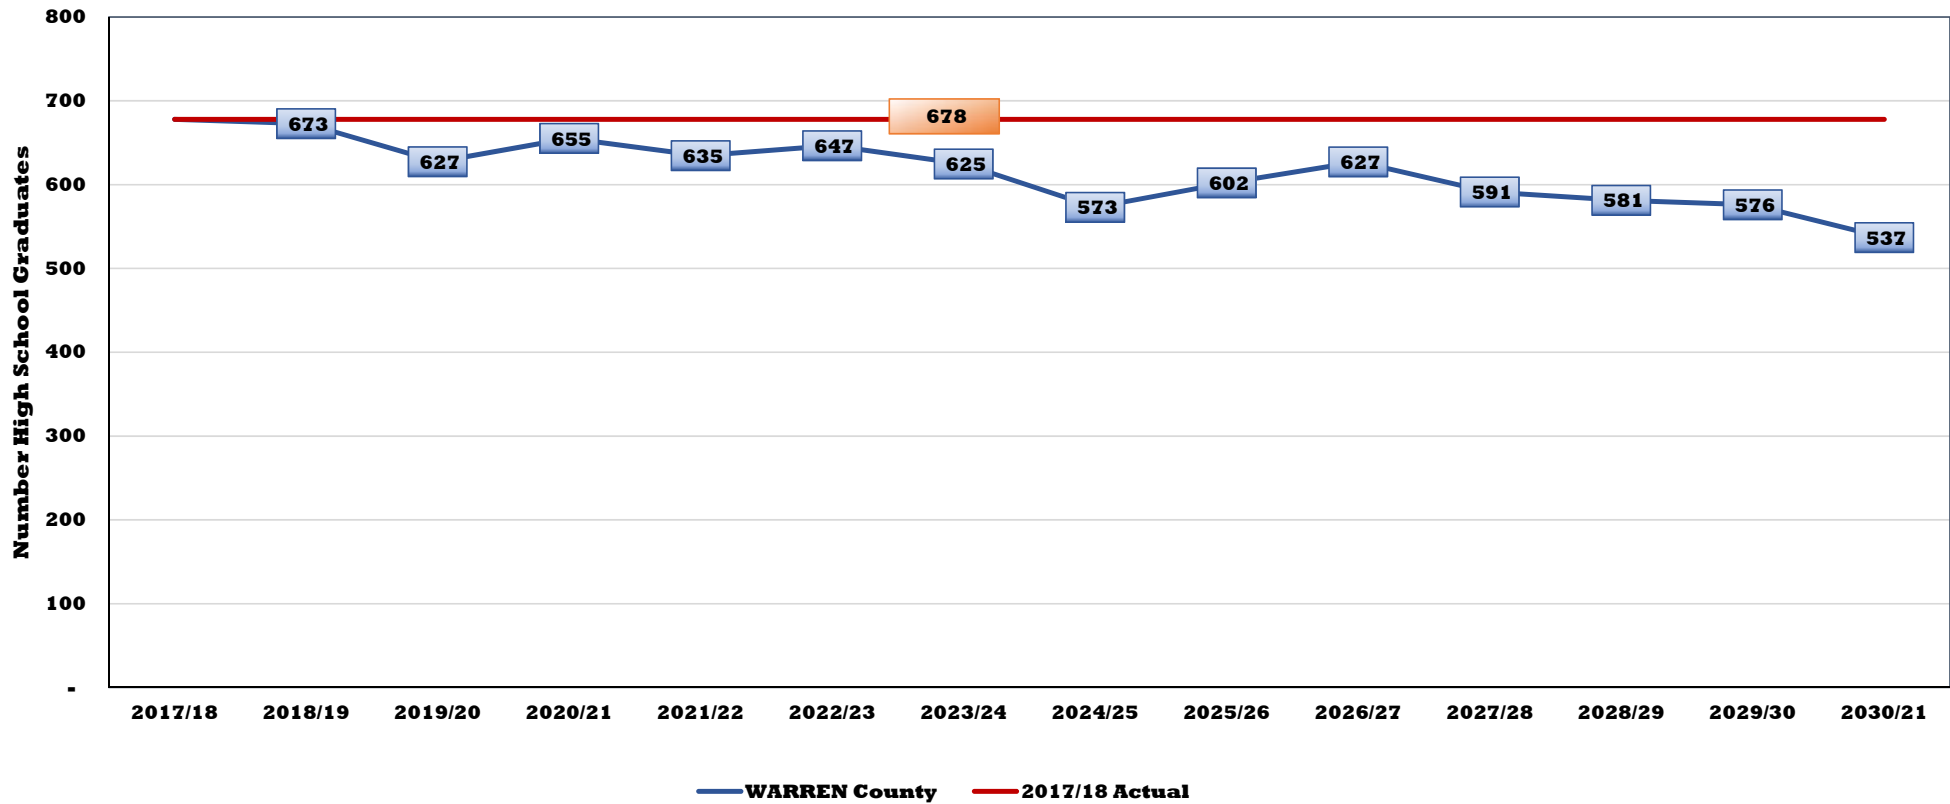

Projected High School Graduates: Warren County