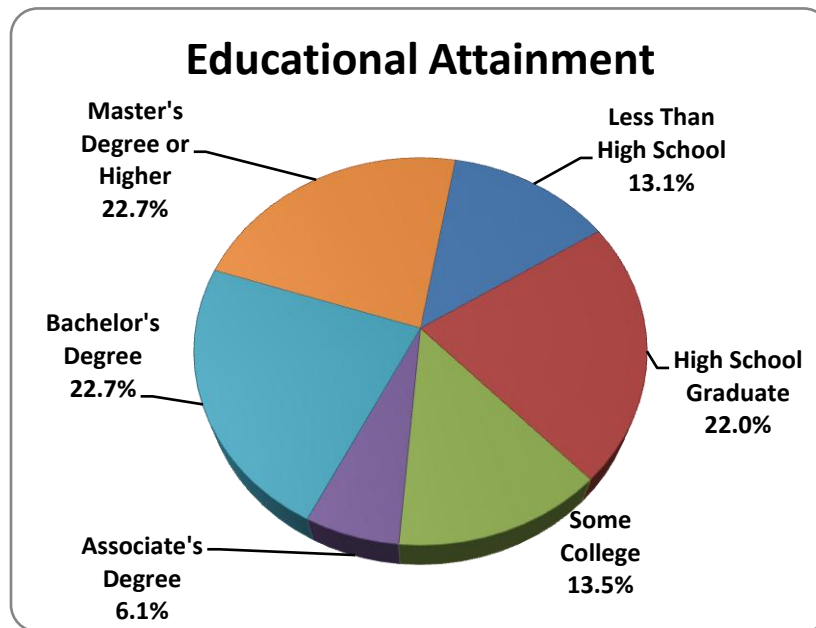

## EDUCATION

---

Westchester County has a higher level of educational attainment than both New York and the United States which is viewed an economic characteristic of affluence. The graph below indicates that 87 percent of county residents over the age of 25 completed a high school diploma and 45.4 percent have at least a bachelor's degree.

A total of 84.3 percent of this same cohort for New York completed a high school diploma and 31.3 percent have at least a bachelor's degree and within the United States 84.2 percent have a high school diploma and 27.2 percent have at least a bachelor's degree.