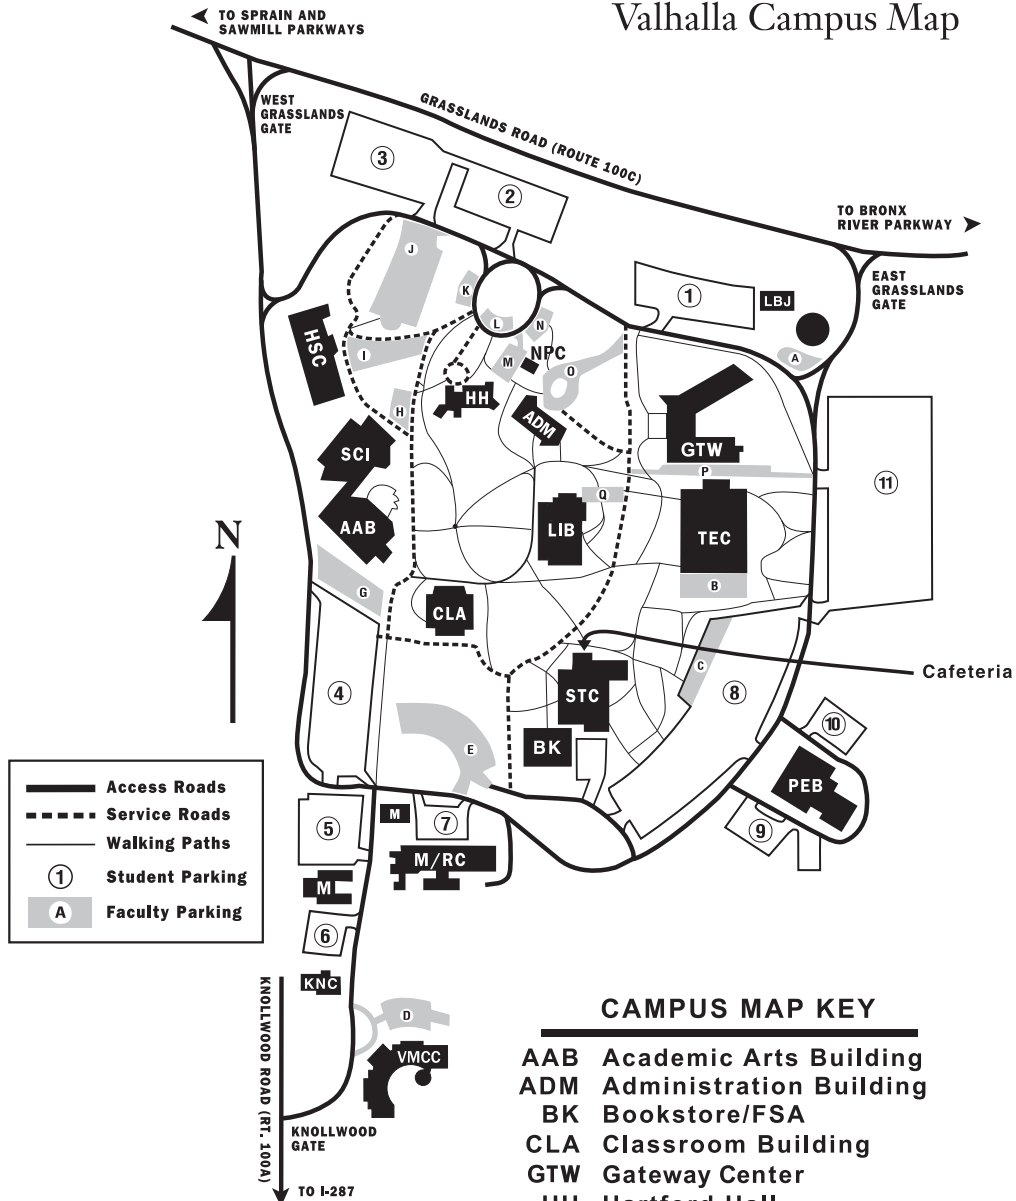

## Valhalla Campus Map

	Access Roads
	Service Roads
	Walking Paths
	Student Parking
	Faculty Parking

### CAMPUS MAP KEY

- AAB Academic Arts Building
- ADM Administration Building
- BK Bookstore/FSA
- CLA Classroom Building
- GTW Gateway Center
- HH Hartford Hall
- HSC Health Science Building
- KNC Knollwood Center
- LBJ Lady Bird Johnson Garden
- LIB Library
- M Maintenance
- M/RC Maintenance/Receiving
- NPC Native Plant Center
- PEB Physical Education Bldg.
- SCI Science Building
- STC Student Center
- TEC Technologies Building
- VMCC Virginia Marx Children's Center
- LOT 1 Visitor/Student Parking
- LOTS 2-11 Student Parking
- LOTS A-Q Faculty/Staff Parking
- LOTS B&H Handicapped Parking\*

\*Additional handicapped spaces are provided in each student lot.