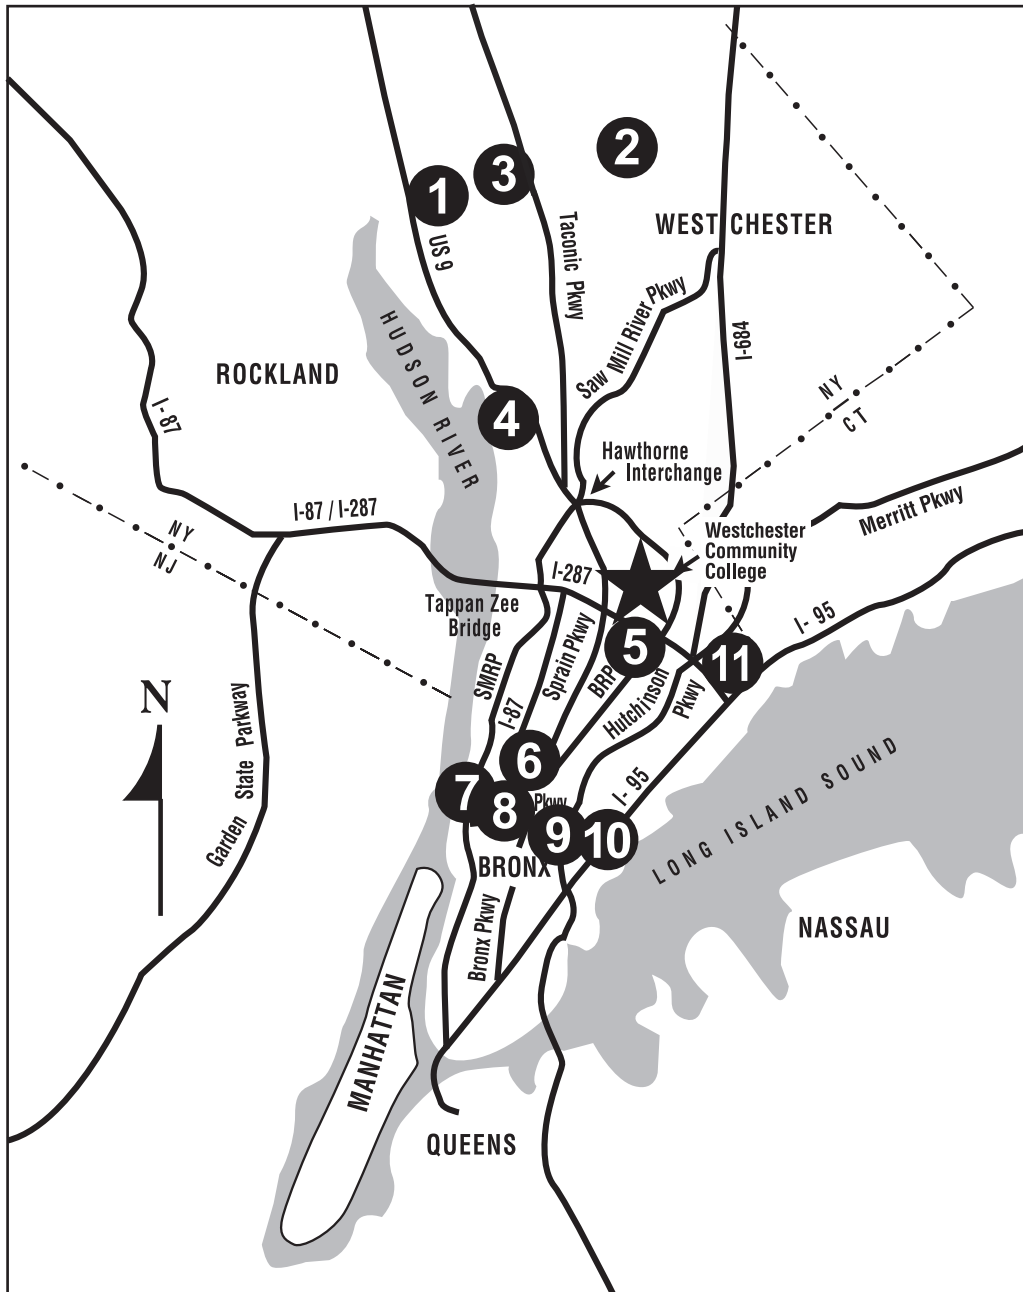

# Westchester Community College Extension Locations Map

1. Center for the Digital Arts (Peekskill)
2. Mahopac Extension Center
3. Shrub Oak Extension Center
4. Ossining Extension Center
5. Center for the Arts (White Plains)
6. Yonkers RHS Extension Center
7. Educational Opportunity Center
8. Yonkers Cross County Extension Center
9. Mount Vernon Extension Center
10. New Rochelle Extension Center
11. Port Chester Extension Site
- ★. Valhalla Main Campus