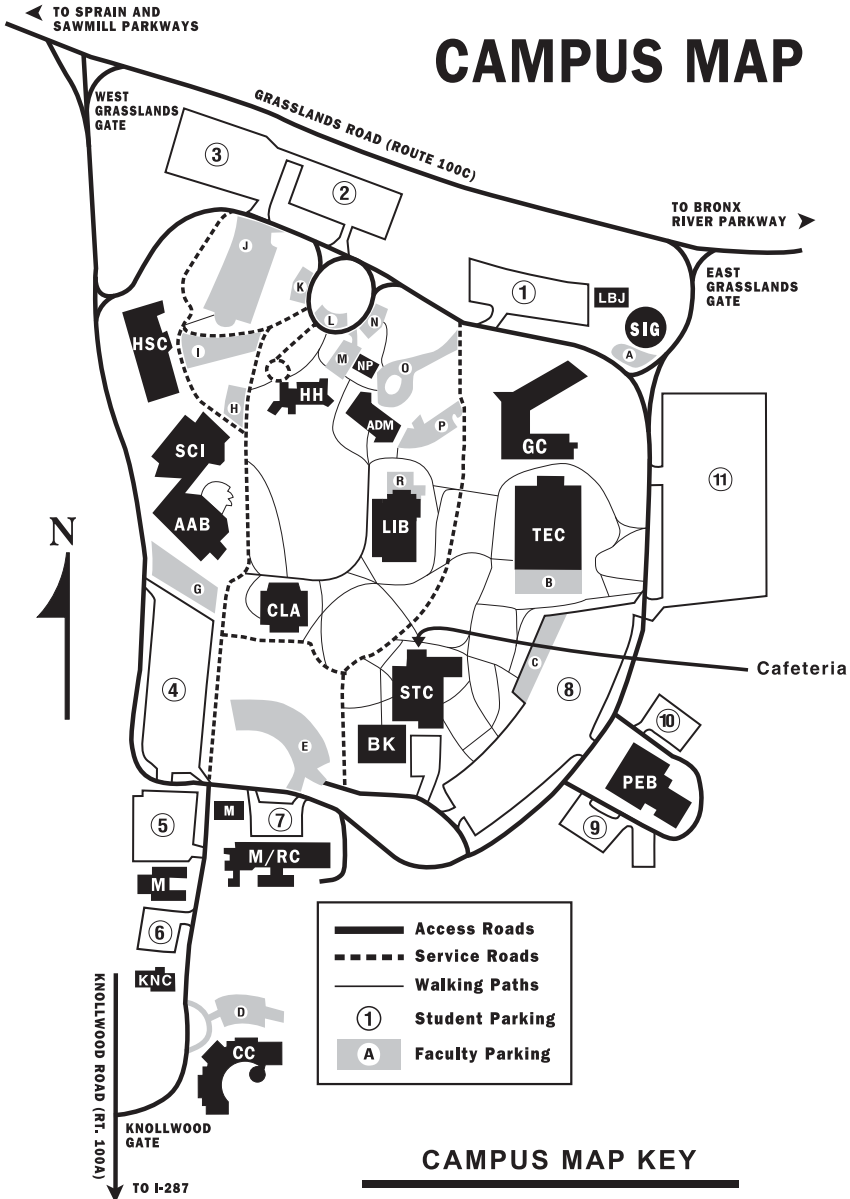

CAMPUS MAP

CAMPUS MAP KEY

- AAB Academic Arts Building
- ADM Administration Building
- BK Bookstore/FSA
- CC Children's Center
- CLA Classroom Building
- GC Gateway Center
- HH Hartford Hall
- HSC Health Science Building
- KNC Knollwood Center
- LBJ Lady Bird Johnson Garden
- LIB Library
- M Maintenance
- M/RC Maintenance/Receiving
- NP Native Plant Center
- PEB Physical Education Bldg.
- SCI Science Building
- SIG Security/Information Gate
- STC Student Center
- TEC Technologies Building
- LOT 1 Visitor/Student Parking
- LOTS 2-11 Student Parking
- LOTS A,C-G&I-P Faculty/Staff Parking
- LOTS B,H&R Handicapped Parking*

*Additional handicapped spaces are provided in each student lot.